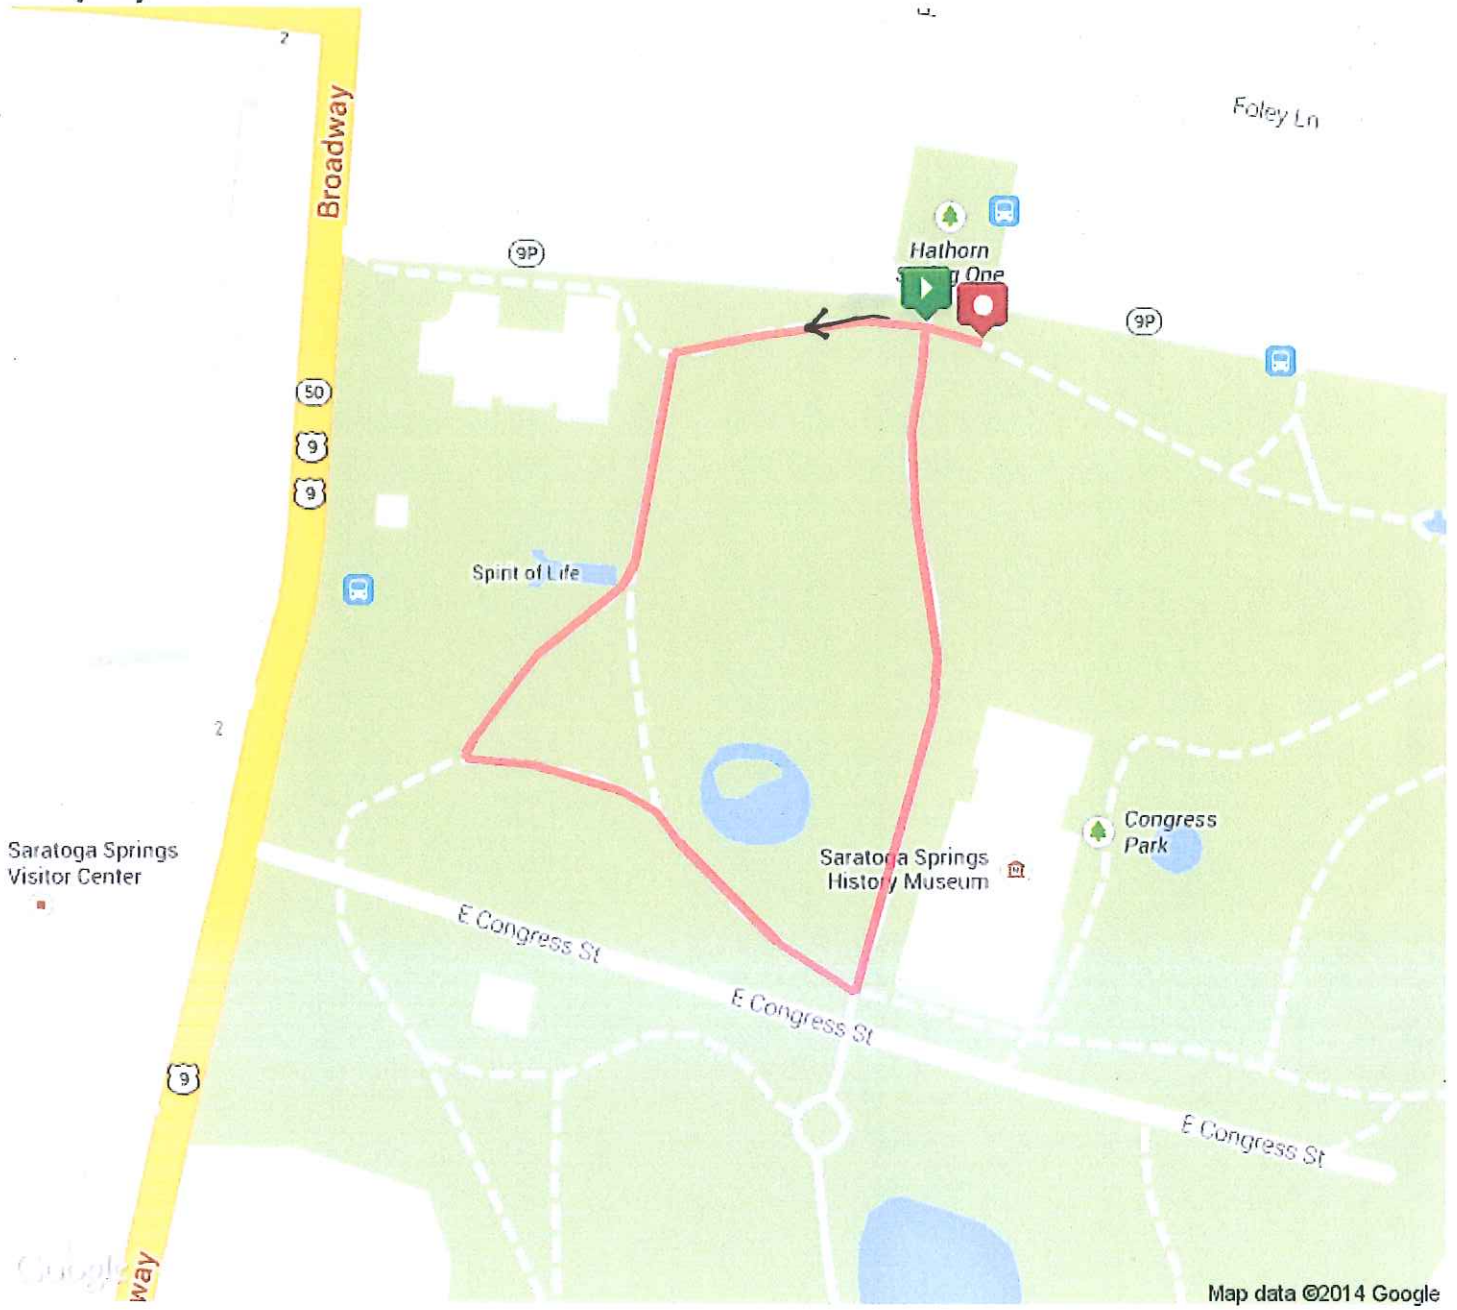

CKFR 1/4 Mile v2
Distance: 0.26 mi

mapmywalk

MapMyWalk • <http://mapmywalk.com/routes/view/363787285>